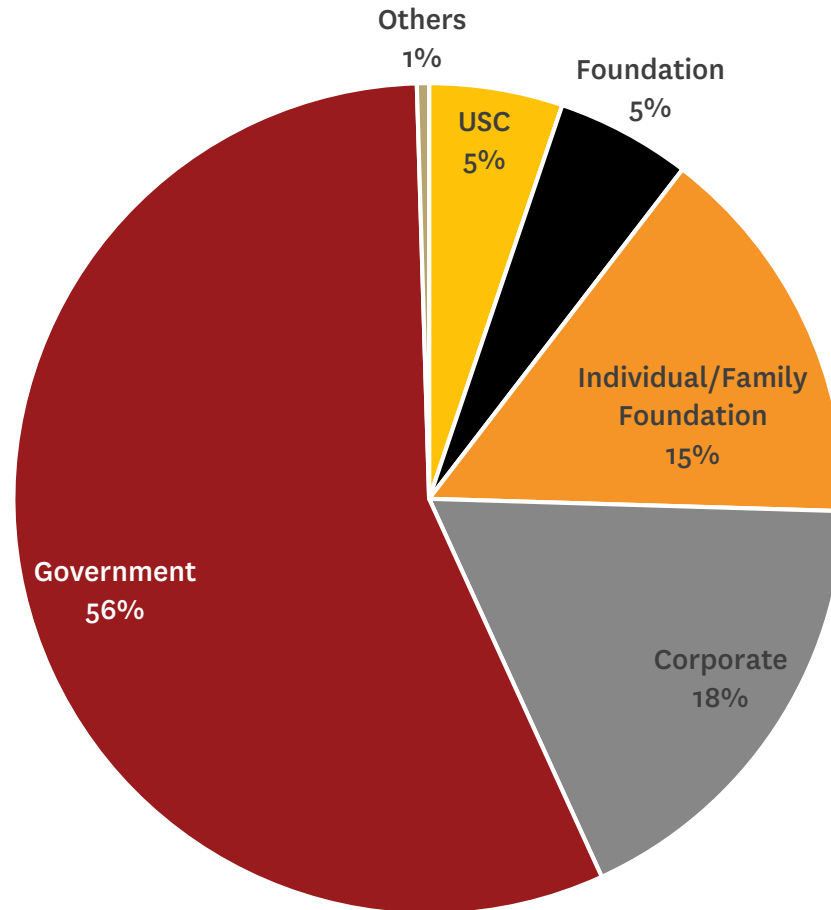

Schaeffer Center Funding by Source

The above chart shows funding by source since the Center's inception (mid-2009) through FY 2016 which ended on June 30, 2016.